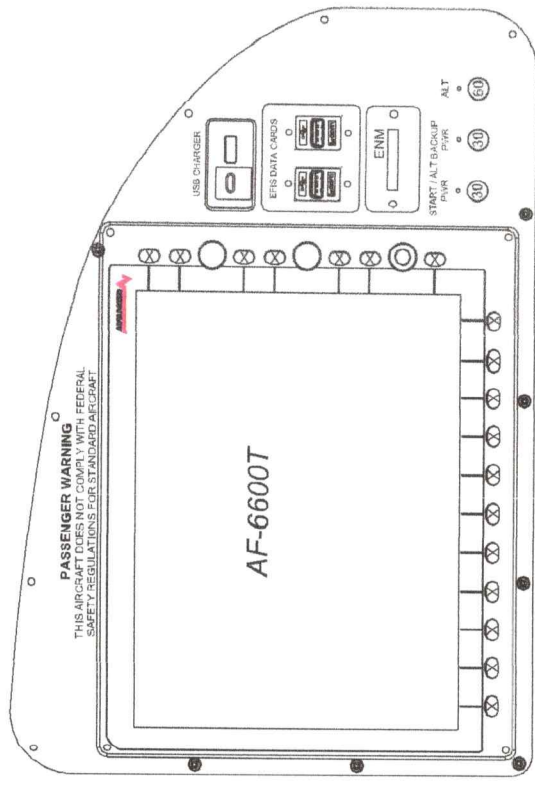

NEW CENTER CONSOLE ONLY FOR PRE-EXISTING PANEL

FOR ALL OTHER PANEL(S) SEE REV.- 8

BACKUP ALTERNATOR:	YES
PANEL MOUNTED ALT CR:	YES
POSITION RIGHT:	I-Series
POSITION LEFT:	I-Series
AIRCRAFT FUEL SYSTEM:	Electronic Injection
PANEL COLOR:	Dark Gray Metallic

ITEM QTY PART # DESCRIPTION

100-PLATE 796 PL

ADVANCED

CALL 760-603-7603 FAX 760-603-7604
555 W. 9th Street
Corona, CA 92732

DATE: 03/22/2014 TIME: 10:00 AM
USER: JMM
PART: 100-PLATE 796 PL

FILE: S-31 Part: 100-PLATE 796 PL

REV	DATE	DESCRIPTION
4	02/23/20	REVISIONS TO THE CENTER CONSOLE POSITION
1	09/15/21	ADDED TANK LIGHT EX-CHANGED IN CENTER CONSOLE POSITION
7	03/22/21	ADDED FUEL METER