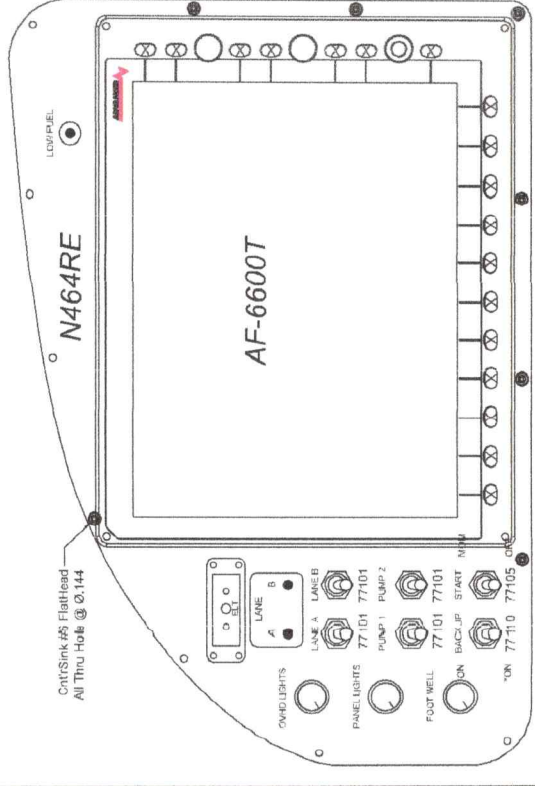

NEW CENTER CONSOLE ONLY FOR PRE-EXISTING PANEL

FOR ALL OTHER PANEL(S) SEE REV.- 8

BACKUP ALTERNATOR:	YES
PANEL MOUNTED ALT CR:	YES
POSITION RIGHT:	I-Series
POSITION LEFT:	I-Series
AIRCRAFT FUEL SYSTEM:	Electronic Injection
PANEL COLOR:	Dark Gray Metallic

ITEM QTY PART # DESCRIPTION

100-PLATE 796 PL

ADVANCED

CALL 760-603-7603 FAX 760-603-7604
555 W. 9th Street
Corona, CA 92732

DATE: 03/22/2014 TIME: 10:00 AM
USER: JMM
PART: 100-PLATE 796 PL

FILE: S-31 Part: 100-PLATE 796 PL

REV	DATE	DESCRIPTION
4	02/23/20	REVISIONS TO THE CENTER CONSOLE POSITION
1	09/15/21	ADDED TANK LIGHT EX-CHANGED IN CENTER CONSOLE POSITION
7	03/22/21	ADDED FUEL METER