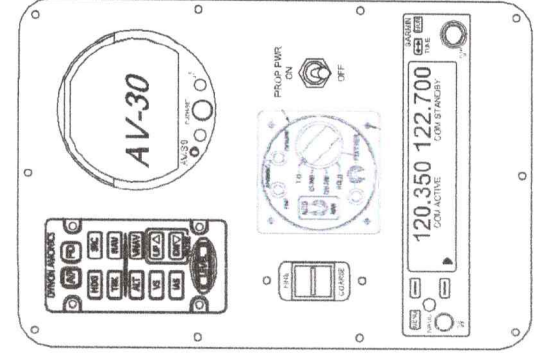

NEW CENTER CONSOLE ONLY FOR PRE-EXISTING PANEL

FOR ALL OTHER PANEL(S) SEE REV.- 8

BACKUP ALTERNATOR:	YES
PANEL MOUNTED ALT CR:	YES
POSITION RIGHT:	I-Series
POSITION LEFT:	I-Series
AIRCRAFT FUEL SYSTEM:	Electronic Injection
PANEL COLOR:	Dark Gray Metallic

ITEM QTY PART # DESCRIPTION

100-PLATE 796 PL

ADVANCED

CALL 760-603-7603 FAX 760-603-7604
555 W. 9th Street
Corona, CA 92732

DATE: 03/22/2014 TIME: 10:00 AM
USER: JMM
PART: 100-PLATE 796 PL

FILE: S-31 Part: 100-PLATE 796 PL

REV	DATE	DESCRIPTION
4	02/23/20	REVISIONS TO THE CENTER CONSOLE POSITION
1	09/15/21	ADDED TANK LIGHT EX-CHANGED IN CENTER CONSOLE POSITION
7	03/22/21	ADDED FUEL METER